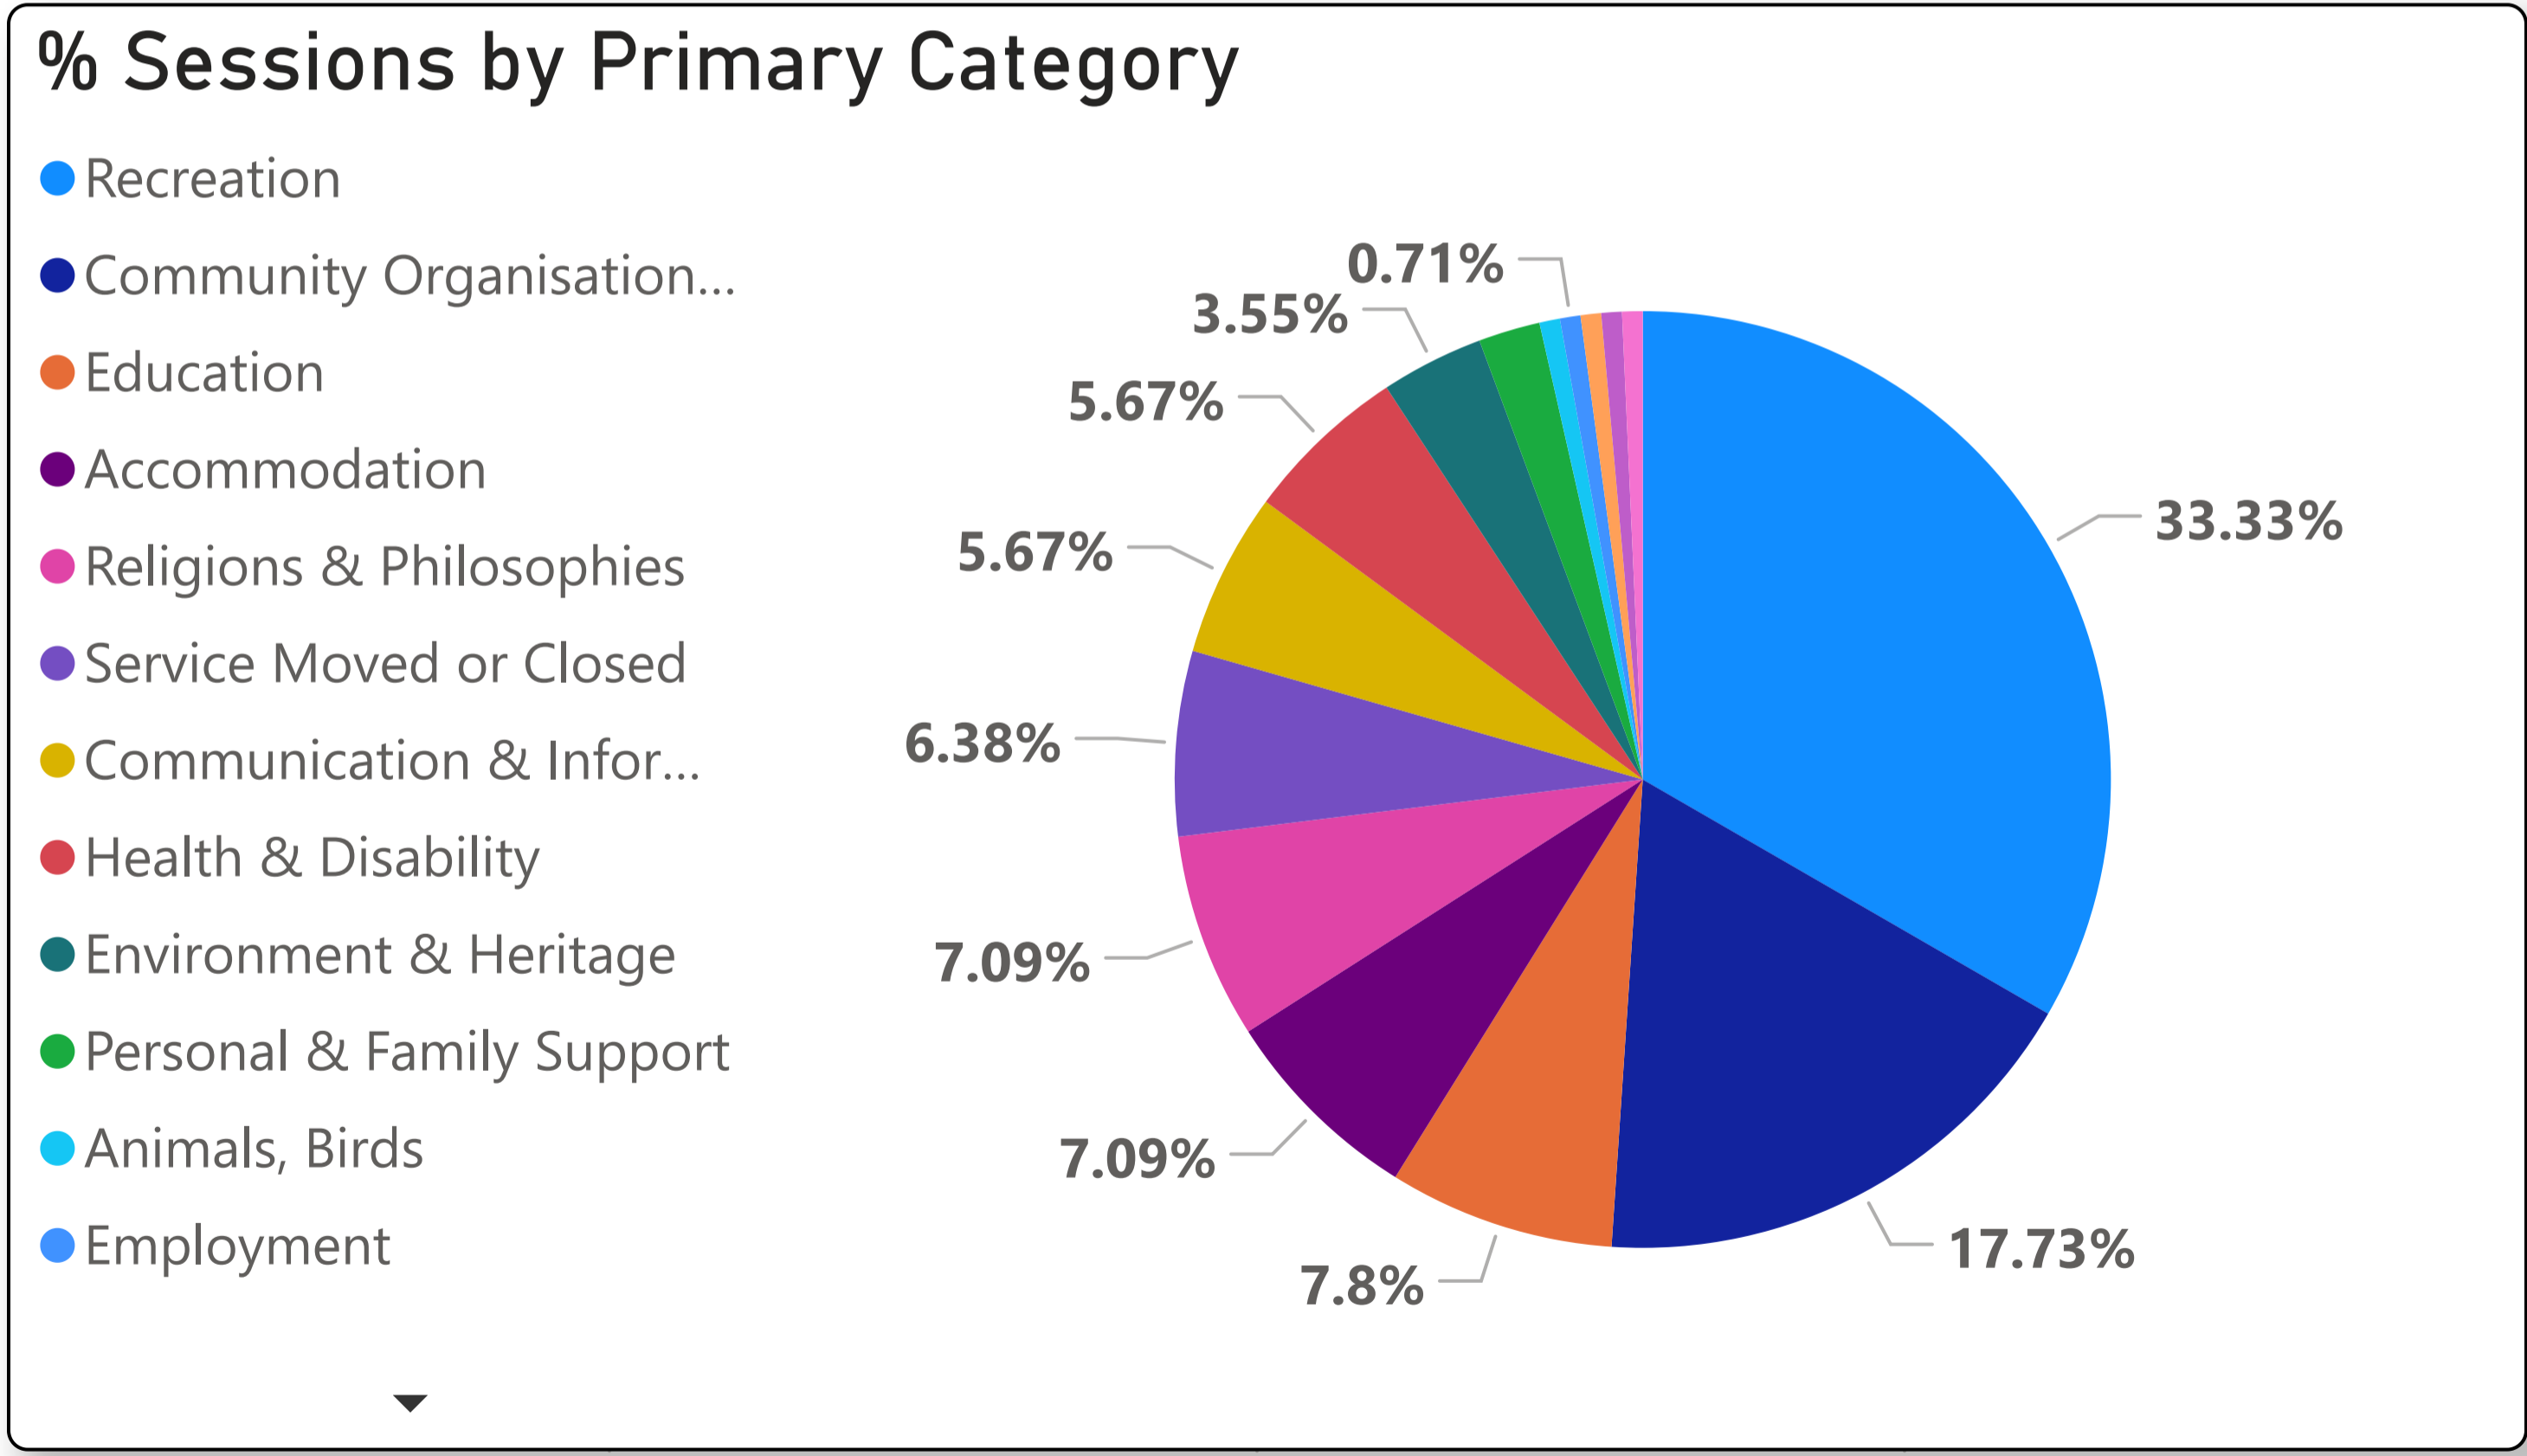

Wakefield Regional Council - Sessions by Primary Category (FY 2021-2022)

Primary Category

Count of Organisation Name

Wakefield Regional Council - Sessions by Organisations (FY 2021-2022)

Organisation Name

% Sessions by Organisations

Sum of Sessions

Primary Category, Organisation Name

- ▶ Accommodation
- ▶ Animals, Birds
- ▶ Communication & Information Services
- ▶ Community Organisation & Development
- ▶ Education
- ▶ Employment
- ▶ Environment & Heritage
- ▶ Government
- ▶ Health & Disability
- ▶ Personal & Family Support
- ▶ Public Safety
- ▶ Recreation
- ▶ Religions & Philosophies
- ▶ Rural Organisation & Development
- ▶ Service Moved or Closed