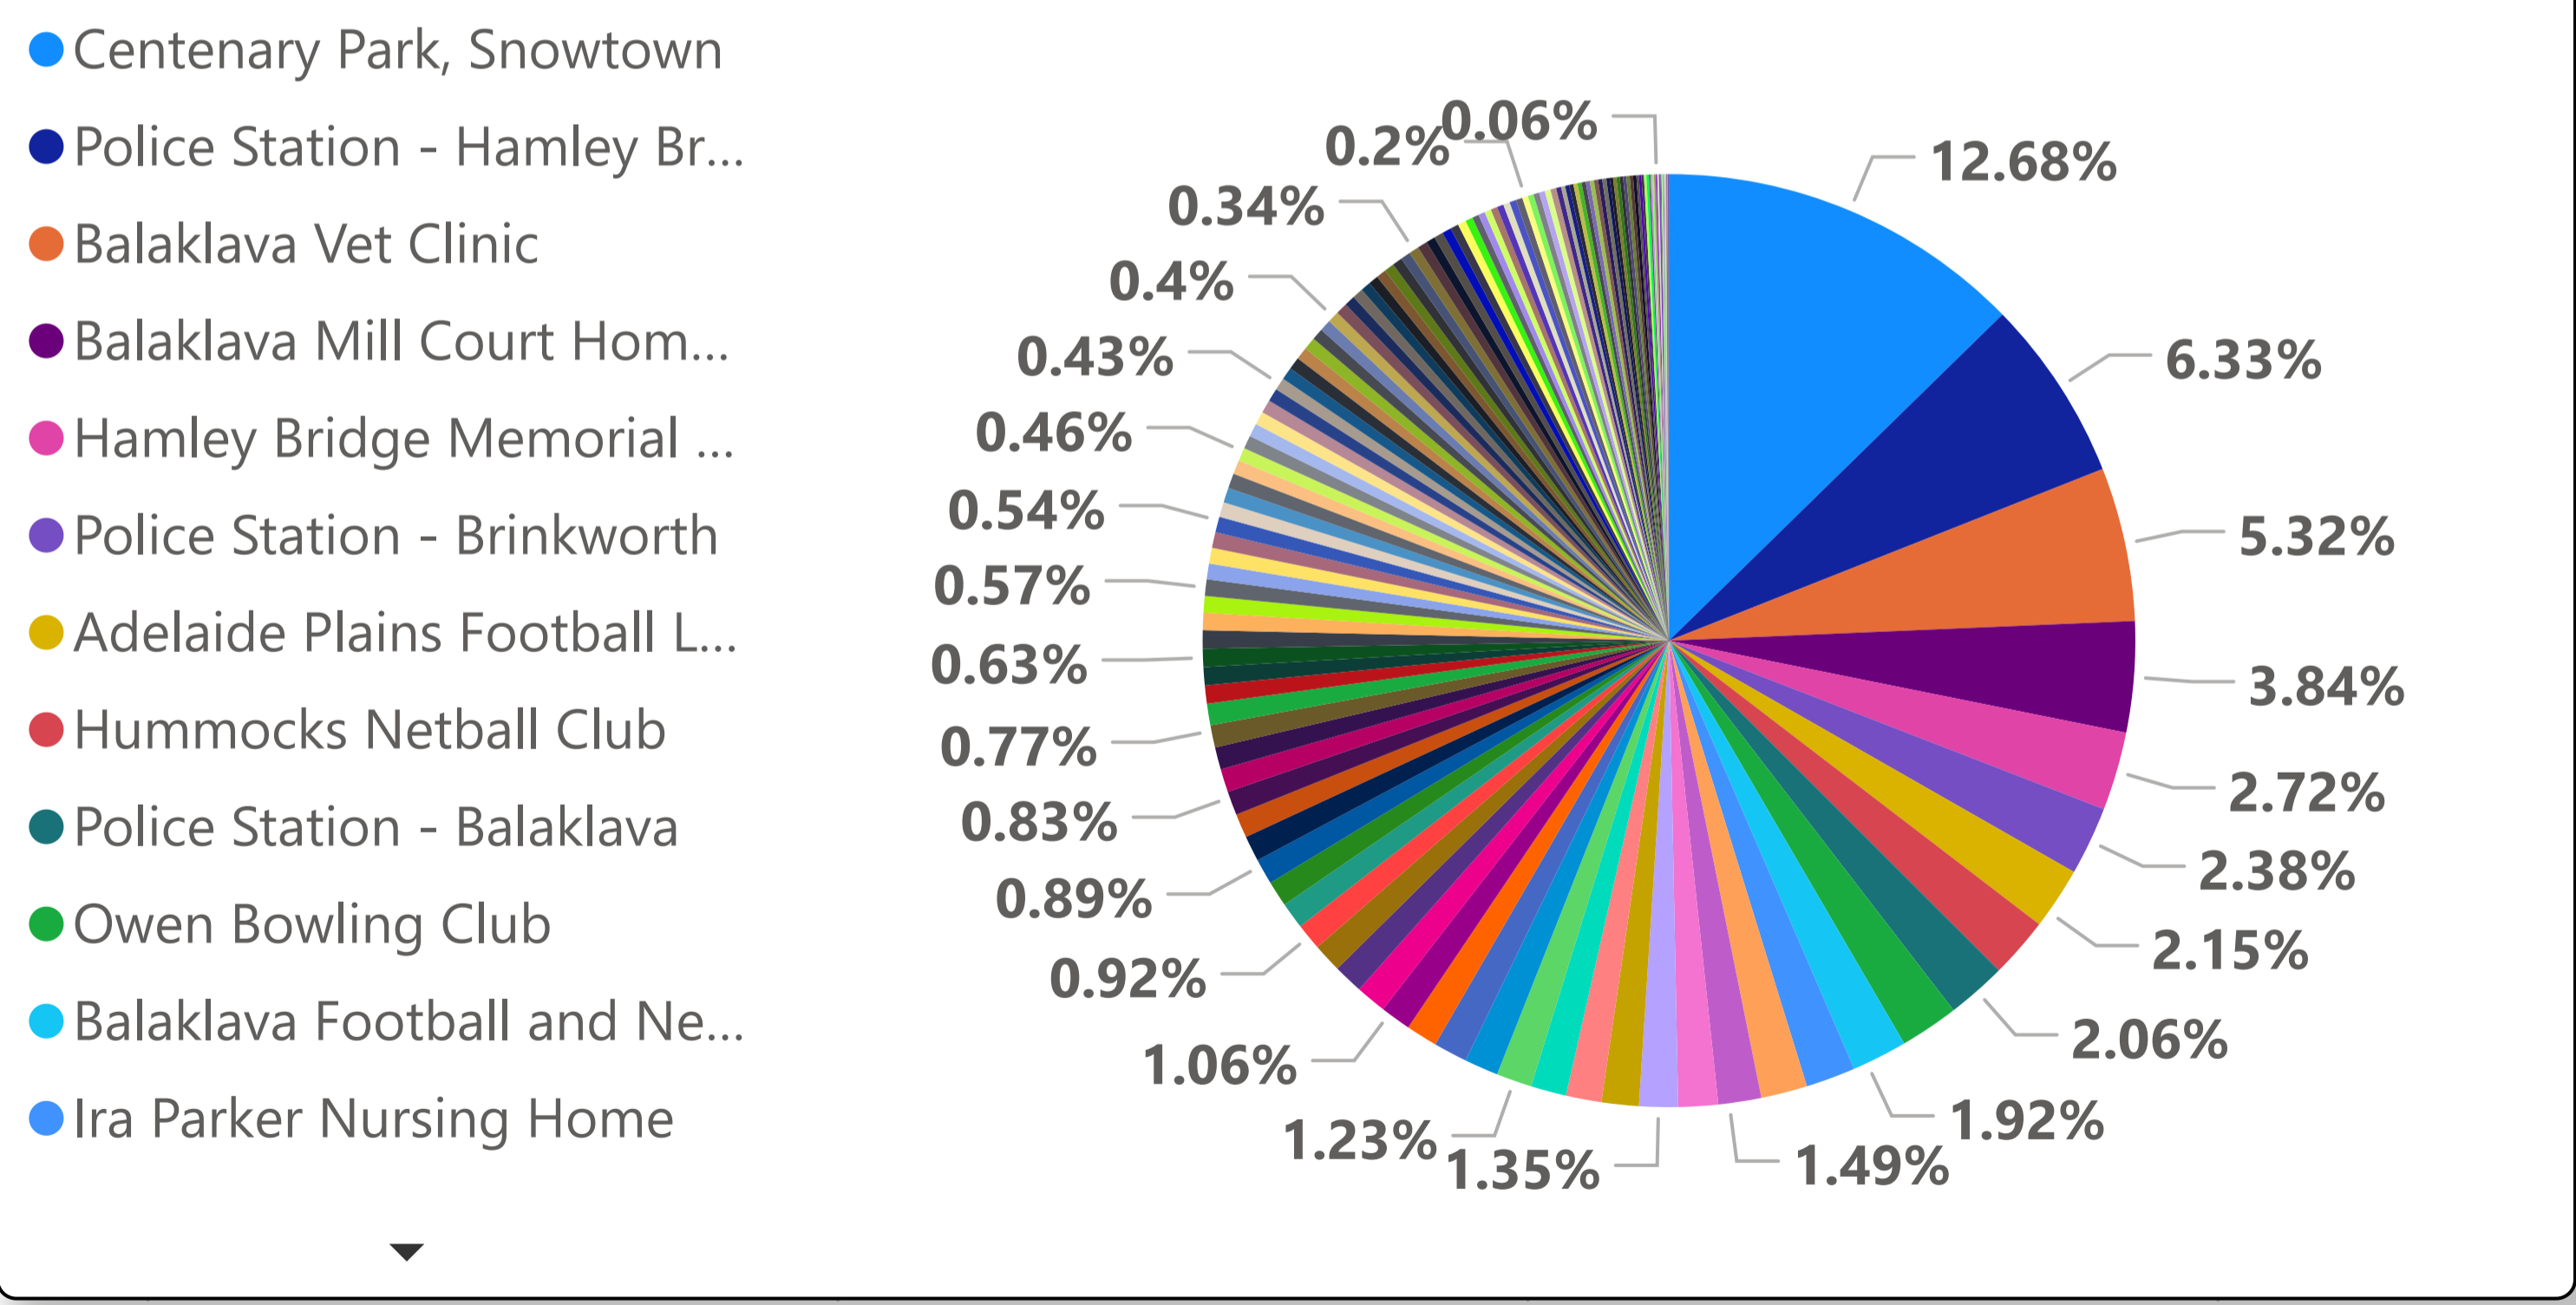

Wakefield Regional Council - Sessions by Primary Category (FY 2021-2022)

Primary Category

Count of Organisation Name

Wakefield Regional Council - Sessions by Organisations (FY 2021-2022)

Organisation Name

% Sessions by Organisations

Sum of Sessions

Primary Category, Organisation Name

- ▶ Accommodation
- ▶ Animals, Birds
- ▶ Communication & Information Services
- ▶ Community Organisation & Development
- ▶ Education
- ▶ Employment
- ▶ Environment & Heritage
- ▶ Government
- ▶ Health & Disability
- ▶ Personal & Family Support
- ▶ Public Safety
- ▶ Recreation
- ▶ Religions & Philosophies
- ▶ Rural Organisation & Development
- ▶ Service Moved or Closed