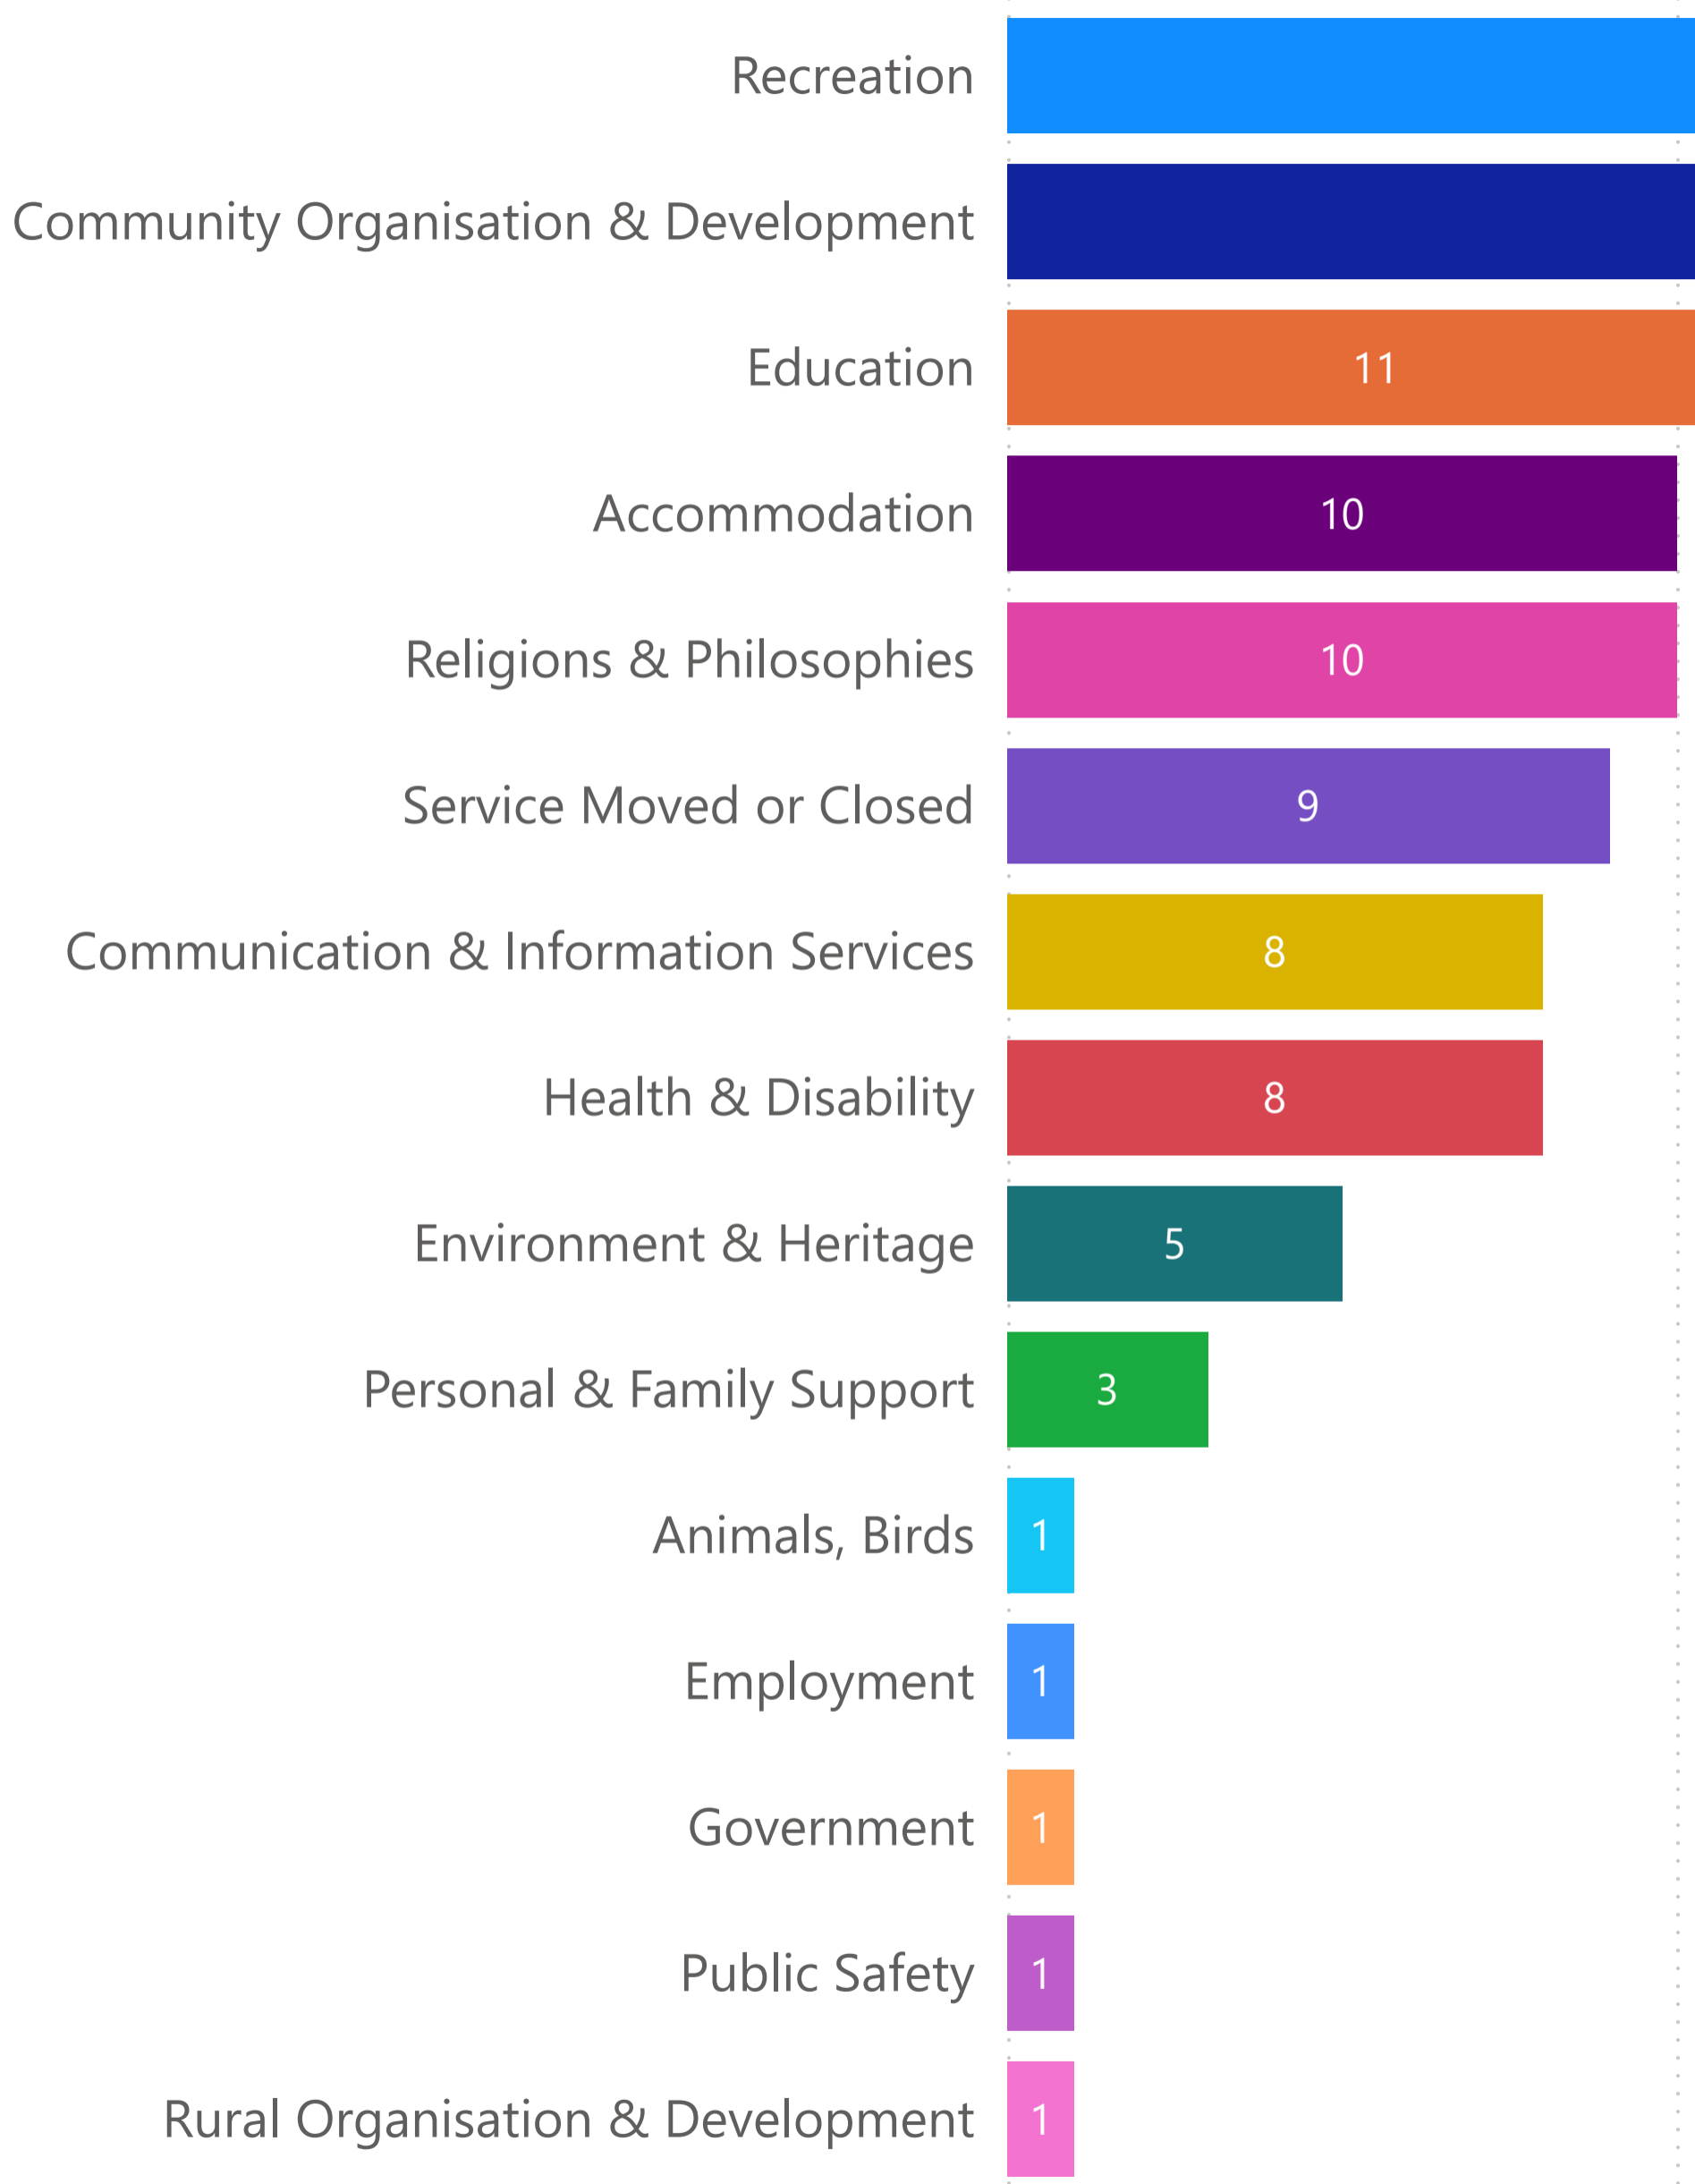

Wakefield Regional Council - Sessions by Primary Category (FY 2021-2022)

Primary Category

Count of Organisation Name

Wakefield Regional Council - Sessions by Organisations (FY 2021-2022)

Organisation Name

% Sessions by Organisations

Sum of Sessions

Primary Category, Organisation Name

- ▶ Accommodation
- ▶ Animals, Birds
- ▶ Communication & Information Services
- ▶ Community Organisation & Development
- ▶ Education
- ▶ Employment
- ▶ Environment & Heritage
- ▶ Government
- ▶ Health & Disability
- ▶ Personal & Family Support
- ▶ Public Safety
- ▶ Recreation
- ▶ Religions & Philosophies
- ▶ Rural Organisation & Development
- ▶ Service Moved or Closed

Organisation Name	Sum of Sessions
Adelaide Plains Football League Inc.	75
Agricultural Bureau – Owen	16
Alford Bowling Club	38
Alford Golf Club	13
Alford Progress Association	22
Anglican Church Balaklava	18
Australian Plants Society SA - Brinkworth Branch	3
Australian Red Cross - Hoyleton Group	5
Avon Art & Craft Guild Inc.	8
Balaklava Basketball Club	31
Balaklava Bowling Club	43
Balaklava Bushrangers Hockey Club	5
Balaklava Caravan Park	8
Balaklava Community Arts	8
Balaklava Community Children's Centre	7
Balaklava Community Library	12
Balaklava Community Swimming Pool	20
Balaklava Courthouse Gallery	15
Total	3494