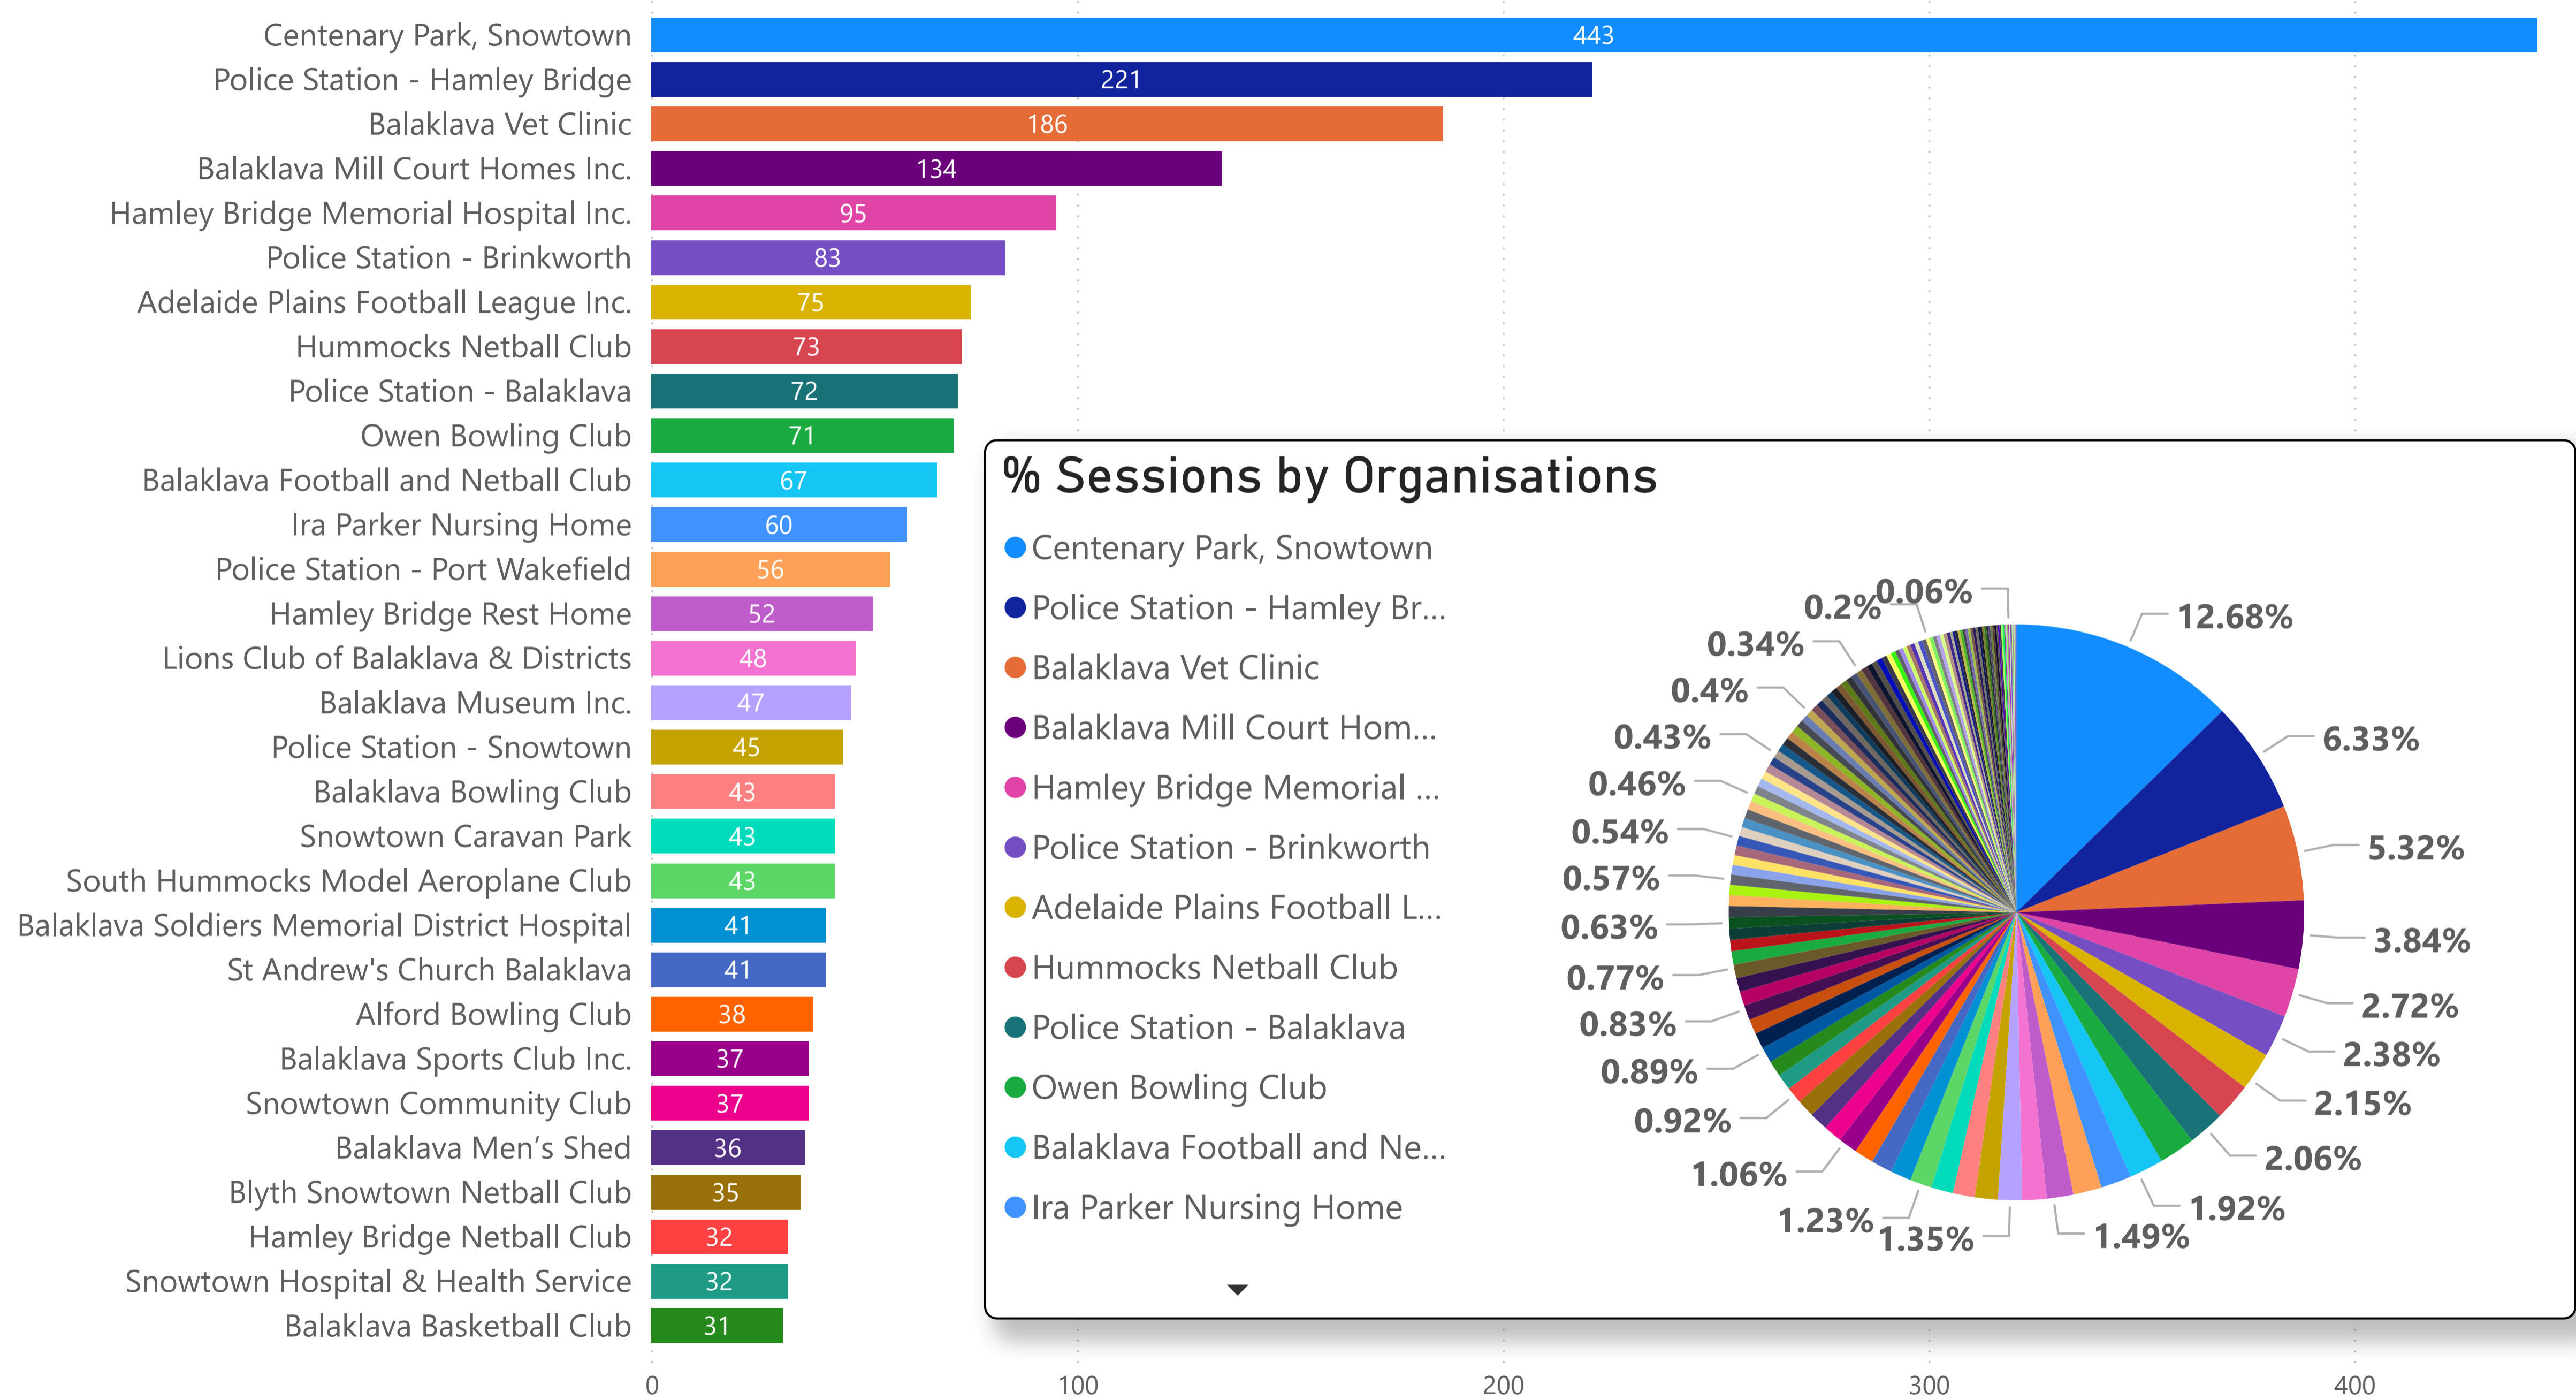

Wakefield Regional Council - Sessions by Primary Category (FY 2021-2022)

Primary Category

Count of Organisation Name

Wakefield Regional Council - Sessions by Organisations (FY 2021-2022)

Organisation Name

% Sessions by Organisations

Sum of Sessions

Primary Category, Organisation Name

- ▶ Accommodation
- ▶ Animals, Birds
- ▶ Communication & Information Services
- ▶ Community Organisation & Development
- ▶ Education
- ▶ Employment
- ▶ Environment & Heritage
- ▶ Government
- ▶ Health & Disability
- ▶ Personal & Family Support
- ▶ Public Safety
- ▶ Recreation
- ▶ Religions & Philosophies
- ▶ Rural Organisation & Development
- ▶ Service Moved or Closed

Organisation Name	Sum of Sessions
Adelaide Plains Football League Inc.	75
Agricultural Bureau – Owen	16
Alford Bowling Club	38
Alford Golf Club	13
Alford Progress Association	22
Anglican Church Balaklava	18
Australian Plants Society SA - Brinkworth Branch	3
Australian Red Cross - Hoyleton Group	5
Avon Art & Craft Guild Inc.	8
Balaklava Basketball Club	31
Balaklava Bowling Club	43
Balaklava Bushrangers Hockey Club	5
Balaklava Caravan Park	8
Balaklava Community Arts	8
Balaklava Community Children's Centre	7
Balaklava Community Library	12
Balaklava Community Swimming Pool	20
Balaklava Courthouse Gallery	15
Total	3494